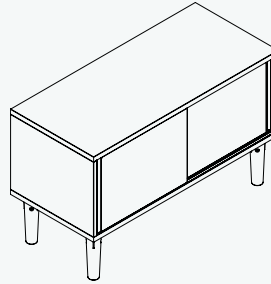

Belong creates a sanctuary wherever you are.

DIMENSIONS AND CAPACITY GUIDE

Poise Desk

H 740mm
W 1400mm
D 600mm

Work surface
1400 x 600mm

Shelf 1 H 95mm
Shelf 1 W 305mm
Shelf 1 D 475mm

Shelf 2 H 115mm
Shelf 2 W 225mm
Shelf 2 D 475mm

Poise Sideboard

H 621mm
W 1000mm
D 450mm

Internal:
1 adjustable shelf
H 352
W 964
D 391

Poise Coffee Table

H 425mm
W 810mm
D 600mm

Shelf H 126mm
Shelf W 613mm
Shelf D 500mm

Poise Task Table

H 618mm
W 500mm
D 450mm