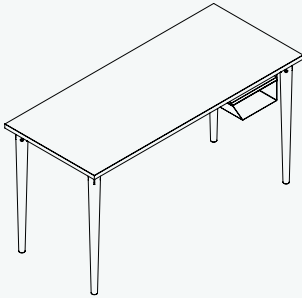

Poise Sideboard

The Poise Sideboard provides an understated, minimalist place to pop your printer and other office essentials. Crafted from laminated white plywood, it features the unique Poise legs and adjustable interior shelving behind the sliding steel doors.

Poise Task Table

A space saver with a sleek aluminium contour, the Poise Task Table can adapt to your environment, providing a perch point to work, wherever you're sitting.

FINISHES

The Poise desktops and carcasses are plywood with exposed edges and a white laminate face. All steel and aluminium elements are available in a choice of 34 paint colours from the Vision colour palette.

Steel paint finish options

Plywood finish

FEATURES

- Carcases, desktops and shelving feature exposed, hand sanded and oiled plywood edges with white laminate face
- 34 steel and aluminium paint colours available as standard
- Tapered solid wood legs with lacquered finish
- The Poise Desk features heavy gauge steel mounting brackets with visible matching accent colours
- The Poise Sideboard features adjustable shelving and steel sliding doors for maximum storage capacity
- 5 year guarantee
- Designed and made in the UK

Belong creates a sanctuary wherever you are.

DIMENSIONS AND CAPACITY GUIDE

Poise Desk

H 740mm
W 1400mm
D 600mm

Work surface
1400 x 600mm

Shelf 1 H 95mm
Shelf 1 W 305mm
Shelf 1 D 475mm

Shelf 2 H 115mm
Shelf 2 W 225mm
Shelf 2 D 475mm